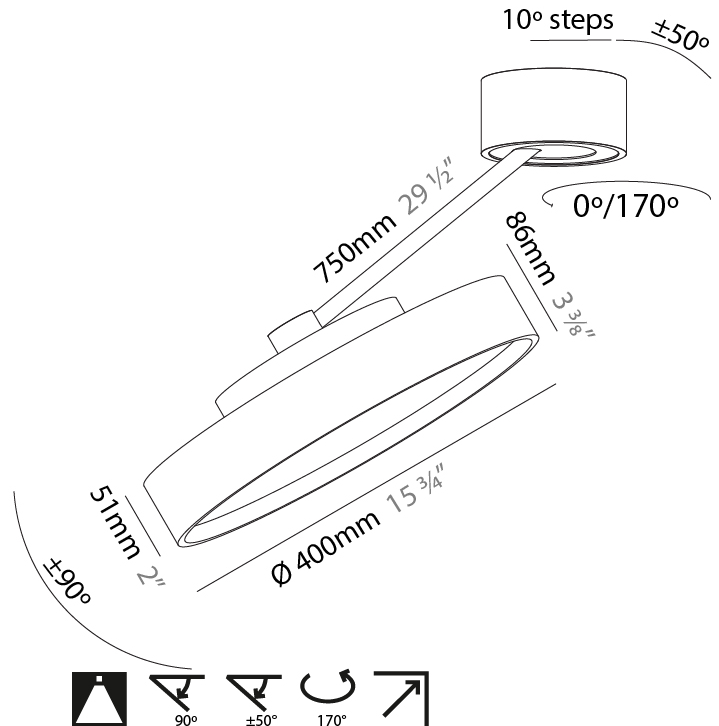

GENERAL

Series: Sign Diva Dancer
Subseries: Sign Diva Dancer Korona
Brand: Prolicht
Division: Architectural
Mounting Type: Suspension
Mounting Location: Ceiling
Subcategory: Pendant

PHYSICAL

Shape: Round
Diameter (mm): 400
Diameter (in): 15 3/4
Height (mm): 870
Depth (mm): 86
Height (in): 34 1/4
Depth (in): 3 3/8
Light Distribution: Adjustable / Direct
Weight (kg): 3.5
Weight (lbs): 7.716

Diffuser: PMMA - Opal / Micro-Prism / Sparkling Secret / Vintage Industrial

Fixture Finish: SSR / BKV / CWI / CRY / HAB / UFT / ITA / RUA / FTG / MYG / LOD / PUS / FRO / FUP / KIA / POP / BLS / SPG / MEY / GOH / GUM / CHC / COM / ABZ / JAG / OBR / MOS / ROR

Fixture Material: Extruded Aluminum / Steel

ELECTRICAL

Lamp Type: LED (Zhaga Standard)
Input Wattage (W): 17.9
Total Output Wattage (W): 16
Dimming: Tri-Mode (Non-Dimming and Phase Dimming (120Vac only) and 0-10V Dimming)
Driver Included: Yes
Driver Location: Integrated
Driver Type: Constant Current - Universal
Driver Class: Class 2
Input Voltage (V): 120 - 277
Constant Current (MA): 500

LED

Color Temperature (*K): 2700 / 3000 / 3500 / 4000
Max. Delivered Lumen (lm): 1870 / 2340 / 2372 / 2420
CRI: >90 CRI
Lamp Life (hrs): 50000

OPTICAL

Adjustability: Rotational Canopy 170°; Tilting Canopy ±50°; Tilting Head ±90°

RATINGS AND CERTIFICATIONS

Certified By: Certified for North American Standards
IP rating: IP20