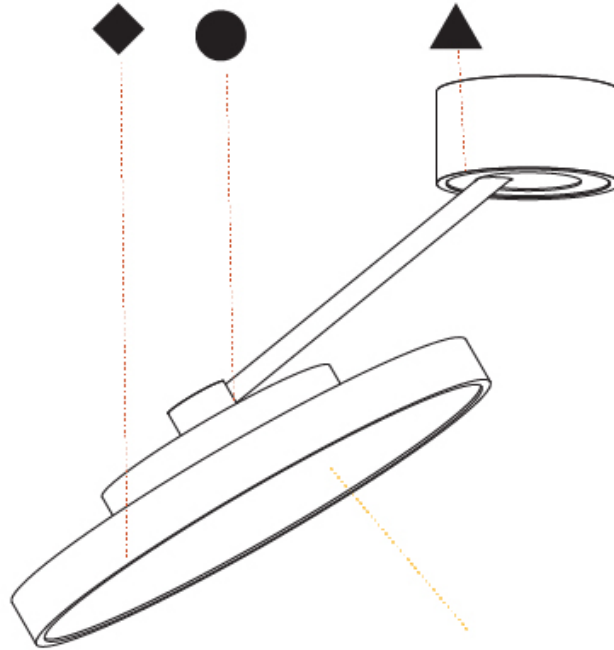

RATINGS AND CERTIFICATIONS

Certified By: Certified for North American Standards
 IP rating: IP20

SIGN DIVA DANCER KORONA SUSPENSION

A300045-

PROJECT	_____
TYPE	_____
SPECIFIER	_____
QUANTITY	_____
DATE	_____